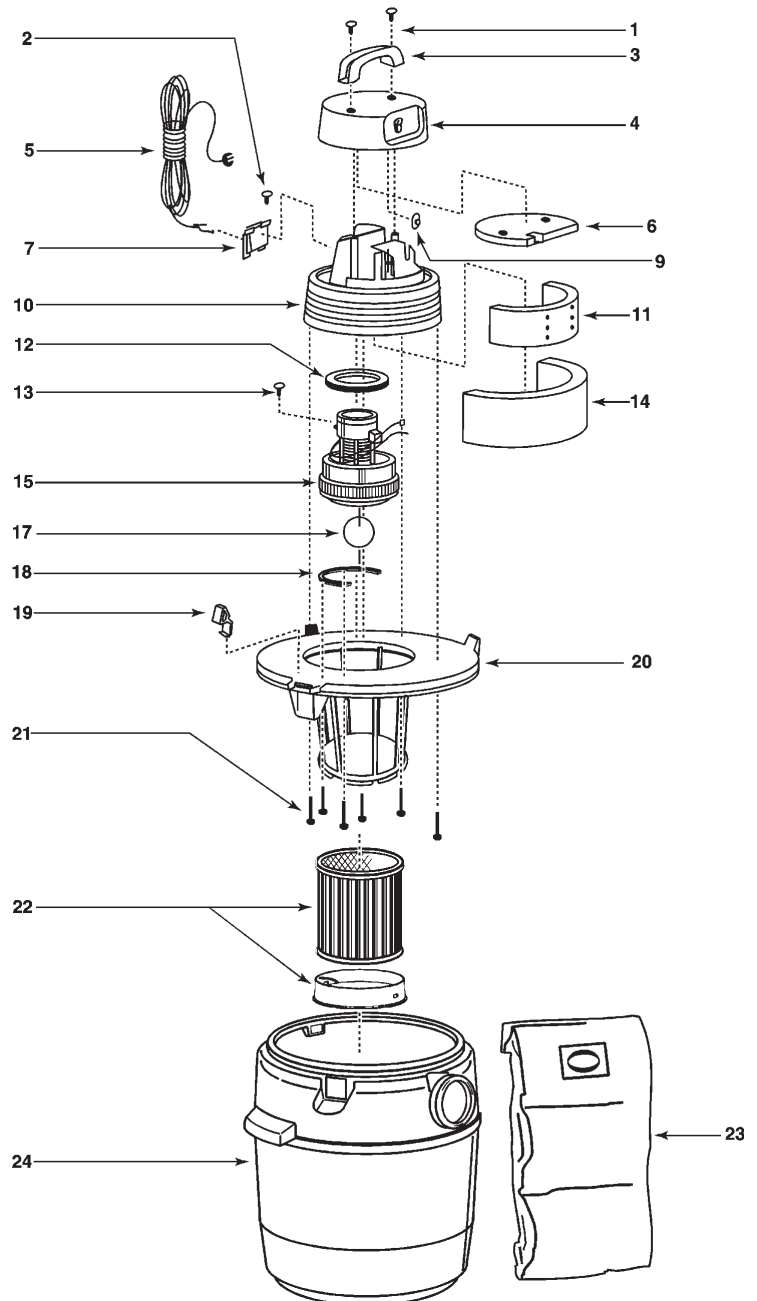

EXAMPLE: 

00	0
----	---

 Component Parts (Small #) Are Included When Ordering The Assembly (Large #).

★ = Part number change from previous service parts list.

FIG.	PART NO.	DESCRIPTION OF PART	QTY.
1	06-81-5010	1/4 x 3/4 Type AB Screw	2
2	06-81-5390	8 x 1/2 Type AB Screw	1
3	43-62-1185	Handle	1
4	31-15-0525	Motor Housing Cover	1
5	22-64-5266	Cord	1
6	43-84-0880	Cover Insert	1
7	44-76-0300	Cord Retainer	1
9	23-66-2545	Switch	1
10	31-50-5035	Motor Housing	1
11	43-76-0630	Inner Form Insert	1
12	43-44-1050	Upper Motor Gasket	1
13	06-95-4000	10-24 x 1/2 Ground Screw	1
14	43-76-0640	Outer Form Insert	1
15	23-30-0166	Motor	1
17	42-46-0100	Ball Float	1
18	43-44-1060	Lower Motor Gasket	1
19	42-68-0690	Lid Latch	3
20	42-92-1120	Lid Cage Assembly	1
21	06-95-4010	10 x 24 Type AB Screw	6
22	49-90-1830	Cartridge Filter	1
23	49-90-0445	High Efficiency Filter (5) Pack	1
★ 24	42-51-0440	Tank Assembly	1
25	42-52-1030	Drain Cap	1
<b>Items Not Shown</b>			
	49-90-0286	Poly Filter	
	10-20-8936	French Warning Label	1
	10-20-8938	Spanish Warning Label	1
	12-99-9939	Service Nameplate	1
	22-18-0195	Carbon Brush Set	1
	49-90-0155	Hose Adapter	1
	42-92-1215	Switch Cover (Red)	1

**SEE REVERSE SIDE FOR DOLLY SERVICE PARTS**

FIG.	PART NO.	DESCRIPTION OF PART	QTY.
1	43-62-1190	Push Handle	1
2	43-62-1195	Handle Upright	2
3	06-75-0205	1/4-20 x 1-3/8 Hex Hd Screw	2
4	43-62-1200	Handle Brace	2
5	06-97-5600	1/4 Lockwasher	14
6	06-55-1525	1/4-20 Hex Nut	14
7	06-75-0090	1/4-20 x 5/8 Cap Screw	12
8	43-98-0640	Threaded Knob	1
9	42-36-1820	Tank Retaining Bracket	1
10	06-55-1987	5/16-18 Hex Nut	1
11	06-97-4100	5/16 Split Lockwasher	1
12	06-75-0345	5/16-18 x 2-1/2 Bolt	1
13	45-94-0405	10" Wheel	2
14	42-52-0270	Cap Nut	2
15	43-40-0330	Rear Dolly Frame	1
16	42-12-0200	Axle	1
17	43-40-0340	Main Dolly Frame	1
18	45-34-0130	Caster Socket	2
19	45-94-0410	Caster	2
20	42-38-0260	Bumper	1
	42-51-0250	Tool Basket	1