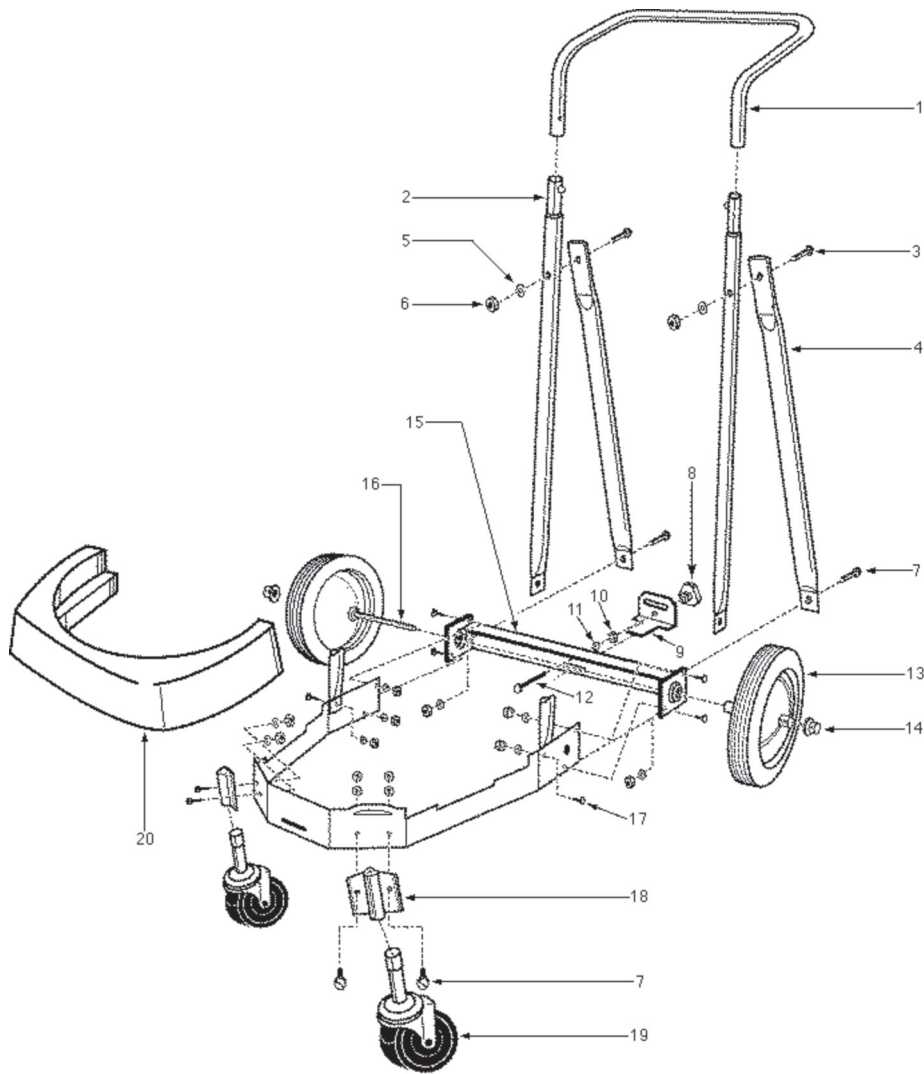

EXAMPLE: 

00	0
----	---

 Component Parts (Small #) Are Included When Ordering The Assembly (Large #).

★ = Part number change from previous service parts list.

FIG.	PART NO.	DESCRIPTION OF PART	QTY.
1	06-81-5010	1/4 x 3/4 Type AB Screw	2
2	06-81-5390	8 x 1/2 Type AB Screw	1
3	43-62-1185	Handle	1
4	31-15-0525	Motor Housing Cover	1
5	22-64-5266	Cord	1
6	43-84-0880	Cover Insert	1
7	44-76-0300	Cord Retainer	1
9	23-66-2545	Switch	1
10	31-50-5035	Motor Housing	1
11	43-76-0630	Inner Form Insert	1
12	43-44-1050	Upper Motor Gasket	1
13	06-95-4000	10-24 x 1/2 Ground Screw	1
14	43-76-0640	Outer Form Insert	1
15	23-30-0166	Motor	1
17	42-46-0100	Ball Float	1
18	43-44-1060	Lower Motor Gasket	1
19	42-68-0690	Lid Latch	3
20	42-92-1120	Lid Cage Assembly	1
21	06-95-4010	10 x 24 Type AB Screw	6
22	49-90-1830	Cartridge Filter	1
23	49-90-0445	High Efficiency Filter (5) Pack	1
★ 24	42-51-0440	Tank Assembly	1
25	42-52-1030	Drain Cap	1
<b>Items Not Shown</b>			
	49-90-0286	Poly Filter	
	10-20-8936	French Warning Label	1
	10-20-8938	Spanish Warning Label	1
	12-99-9939	Service Nameplate	1
	22-18-0195	Carbon Brush Set	1
	49-90-0155	Hose Adapter	1
	42-92-1215	Switch Cover (Red)	1

**SEE REVERSE SIDE FOR DOLLY SERVICE PARTS**

FIG.	PART NO.	DESCRIPTION OF PART	QTY.
1	43-62-1190	Push Handle	1
2	43-62-1195	Handle Upright	2
3	06-75-0205	1/4-20 x 1-3/8 Hex Hd Screw	2
4	43-62-1200	Handle Brace	2
5	06-97-5600	1/4 Lockwasher	14
6	06-55-1525	1/4-20 Hex Nut	14
7	06-75-0090	1/4-20 x 5/8 Cap Screw	12
8	43-98-0640	Threaded Knob	1
9	42-36-1820	Tank Retaining Bracket	1
10	06-55-1987	5/16-18 Hex Nut	1
11	06-97-4100	5/16 Split Lockwasher	1
12	06-75-0345	5/16-18 x 2-1/2 Bolt	1
13	45-94-0405	10" Wheel	2
14	42-52-0270	Cap Nut	2
15	43-40-0330	Rear Dolly Frame	1
16	42-12-0200	Axle	1
17	43-40-0340	Main Dolly Frame	1
18	45-34-0130	Caster Socket	2
19	45-94-0410	Caster	2
20	42-38-0260	Bumper	1
	42-51-0250	Tool Basket	1