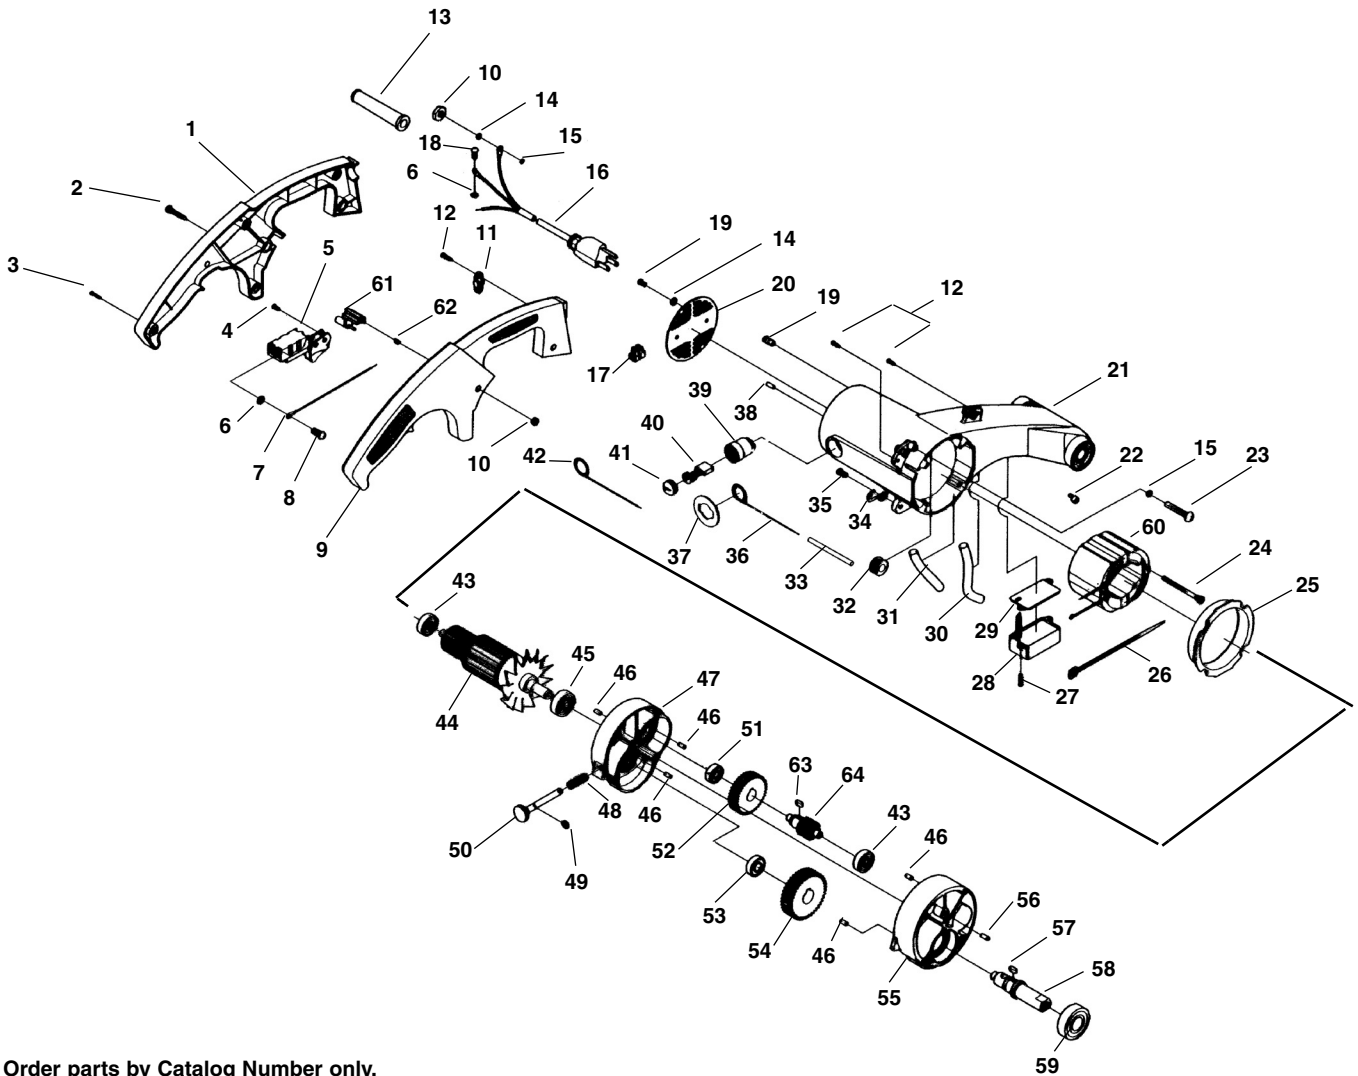

Electrical Components

**NOTE: Order parts by Catalog Number only.
DO NOT order by Reference Number.**

Ref. No.	Catalog No.	Description	Ref. No.	Catalog No.	Description	Ref. No.	Catalog No.	Description
1	74892	Handle Left Hand	24	75007	M5 x 70MM Pan Hd. Screw	46	75032	Rubber Pin
2	74882	M5 x 27MM Pan Hd Screw	25	75012	Baffle	47	75037	Gear Housing - Inward
3	74887	1/8" x 5/8" Self Tap Screw	26	75442	Locking Cable Ties	48	75052	Spring
4	74897	4M4 x 10MM Self Tap Screw	27	75412	M5 x 12MM Pan Hd. Screw	49	75062	Retaining Ring
5	74902	Switch	28	75407	Filter	50	75057	Lock Pin
6	74852	M 3.5 Ext. Tooth Washer	29	75402	Cover	51	75047	Ball Bearing
7	74987	Jumper Wire	30	75437	Sleeving	52	75072	Gear
8	74847	#6 x 6.8MM Pan Hd. Screw	31	75432	Sleeving	53	75087	Ball Bearing
9	74917	Handle Right Hand	32	75767	Sleeve	54	75092	Gear
10	74922	M5 Hex Nut	33	75392	Sleeving	55	75112	Gear Housing-Inner
11	74912	Clamp	34	74992	Chain Hook	56	75117	Pin
12	74907	M4 x 16MM Self Tap Screw	35	74997	1/4" x 5/8" Shoulder Screw	57	75077	Square Key
13	74867	Cord Guard	36	74987	Jumper Wire	58	75127	Spindle
14	74932	M5 Lock Washer	37	75212	Fiberplate	59	75217	Ball Bearing
15	74877	M5 Ext. Tooth Washer	38	74962	Rubber Pin	60	75002	Field 115V
16	75542	Power Cord	39	74967	Brush Holder		75577	Field 230V
17	75387	Terminal block	40	74972	Brush	61	75532	Lock Button
18	74847	#6 x 6.8MM Pan Hd. Screw	41	74977	Rubber Cap	62	75537	Spring
19	75412	M5 x 12MM Pan Hd. Screw	42	75182	Jumper Wire	63	75077	Square Key
20	74937	End Cover	43	75017	Ball Bearing	64	75082	Gear Shaft
21	74957	Motor Housing	44	75022	Armature 115V			
22	75287	Wire Nut		75582	Armature 230V			
23	75762	M5 x 20MM Pan Hd. Screw	45	75027	Ball Bearing